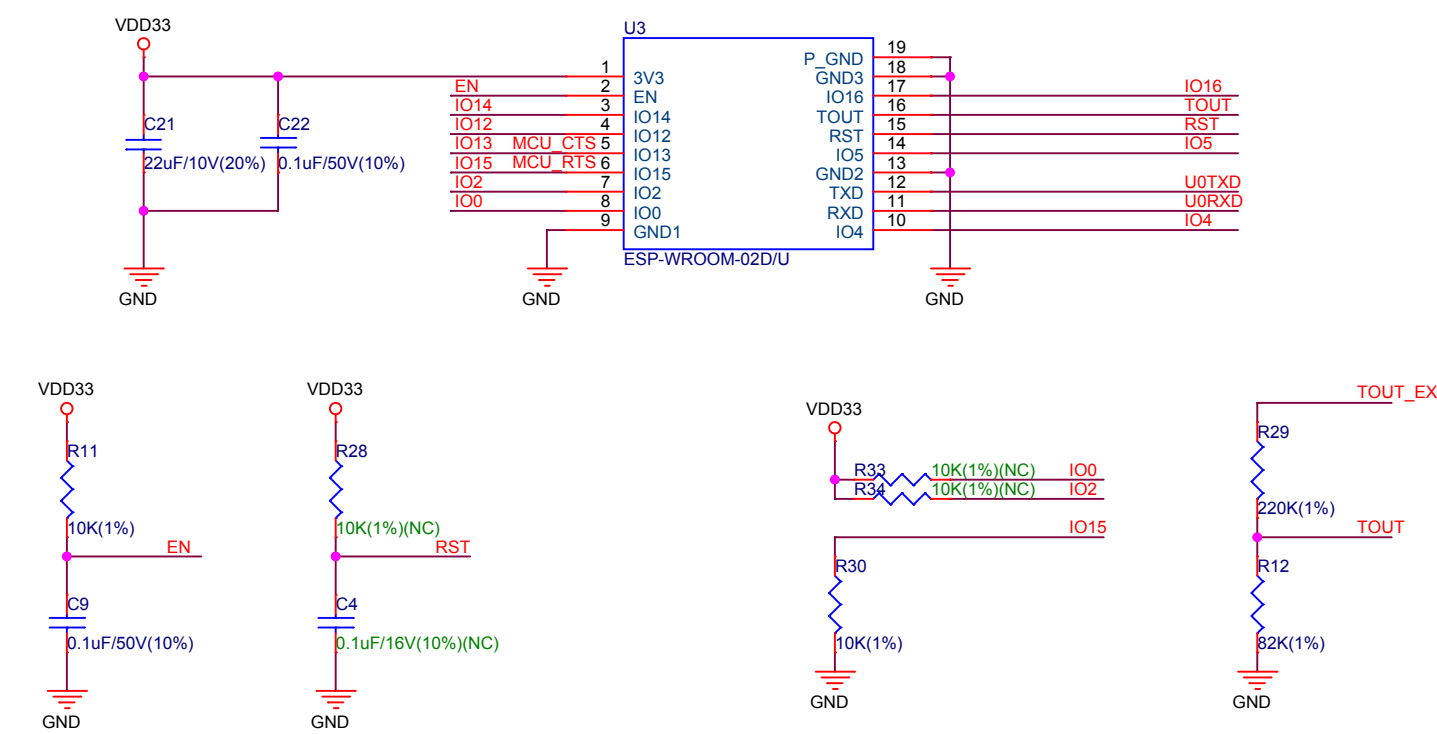

<b>ESPRESSIF</b>			
乐鑫信息科技(上海)有限公司			
Title: 00_FunctionBlock			
Size: C	Document Number: <Doc>	Rev: V1	
Date: Monday, May 28, 2018	Sheet: 1	of: 2	

Power Supply

Micro USB 5V&USB-UART

Auto program  
DTR RTS->EN IO0

1	1	1	1
0	0	1	1
1	0	0	1
0	1	1	0

ESP-WROOM-02D

SWITCH BUTTON

Connector