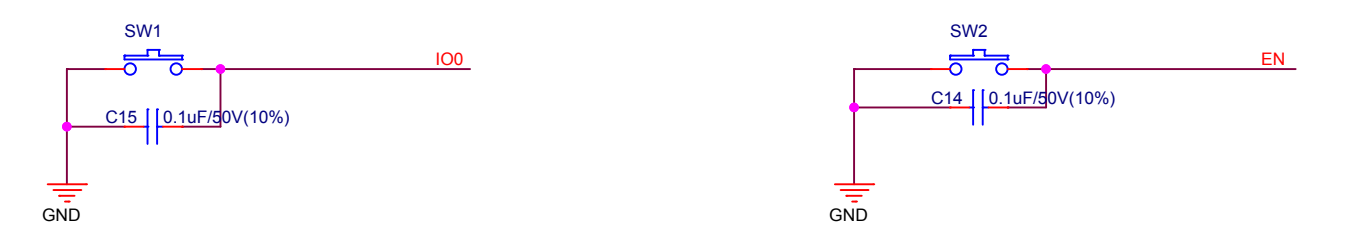

<b>ESPRESSIF</b>			
乐鑫信息科技(上海)有限公司			
Title: 00_FunctionBlock			
Size: C	Document Number: <Doc>	Rev: V1	
Date: Monday, May 28, 2018	Sheet: 1	of: 2	

Power Supply

Micro USB 5V&USB-UART

Auto program  
DTR RTS->EN IO0

1	1	1	1
0	0	1	1
1	0	0	1
0	1	1	0

ESP-WROOM-02D

SWITCH BUTTON

Connector