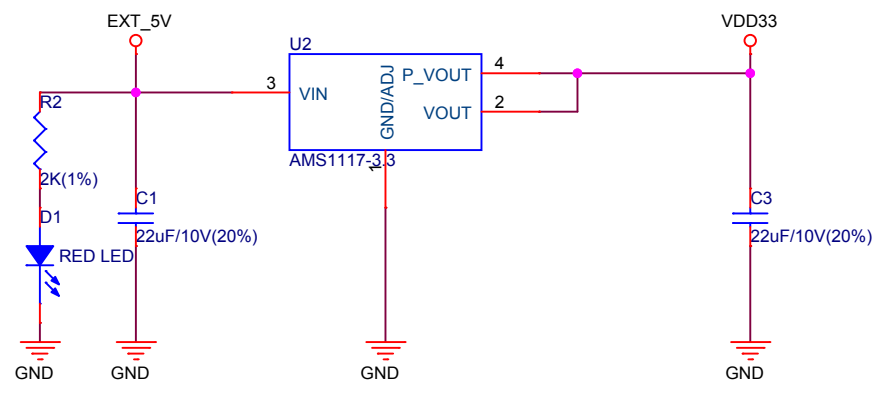

<b>ESPRESSIF</b>			
乐鑫信息科技(上海)有限公司			
Title: 00_FunctionBlock			
Size: C	Document Number: <Doc>	Rev: V1	
Date: Monday, May 28, 2018	Sheet: 1	of: 2	

Power Supply

Micro USB 5V&USB-UART

Auto program  
DTR RTS->EN IO0

1	1	1	1
0	0	1	1
1	0	0	1
0	1	1	0

ESP-WROOM-02D

SWITCH BUTTON

Connector