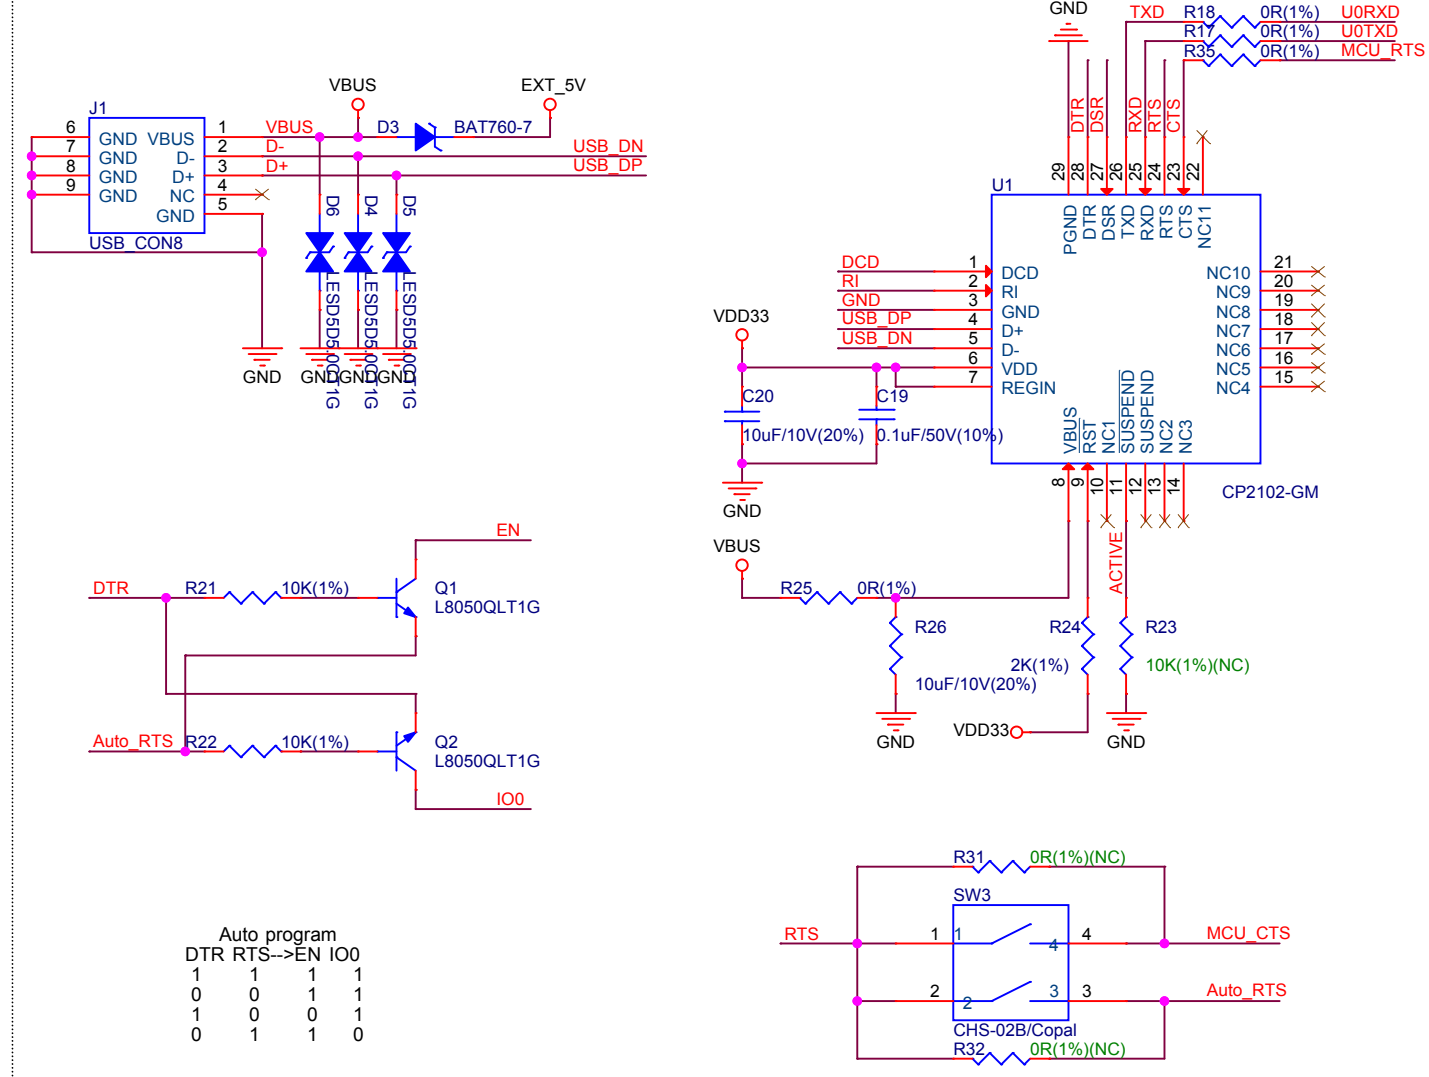

<b>ESPRESSIF</b>			
乐鑫信息科技(上海)有限公司			
Title: 00_FunctionBlock			
Size: C	Document Number: <Doc>	Rev: V1	
Date: Monday, May 28, 2018	Sheet: 1	of: 2	

Power Supply

Micro USB 5V&USB-UART

Auto program  
DTR RTS->EN IO0

1	1	1	1
0	0	1	1
1	0	0	1
0	1	1	0

ESP-WROOM-02D

SWITCH BUTTON

Connector