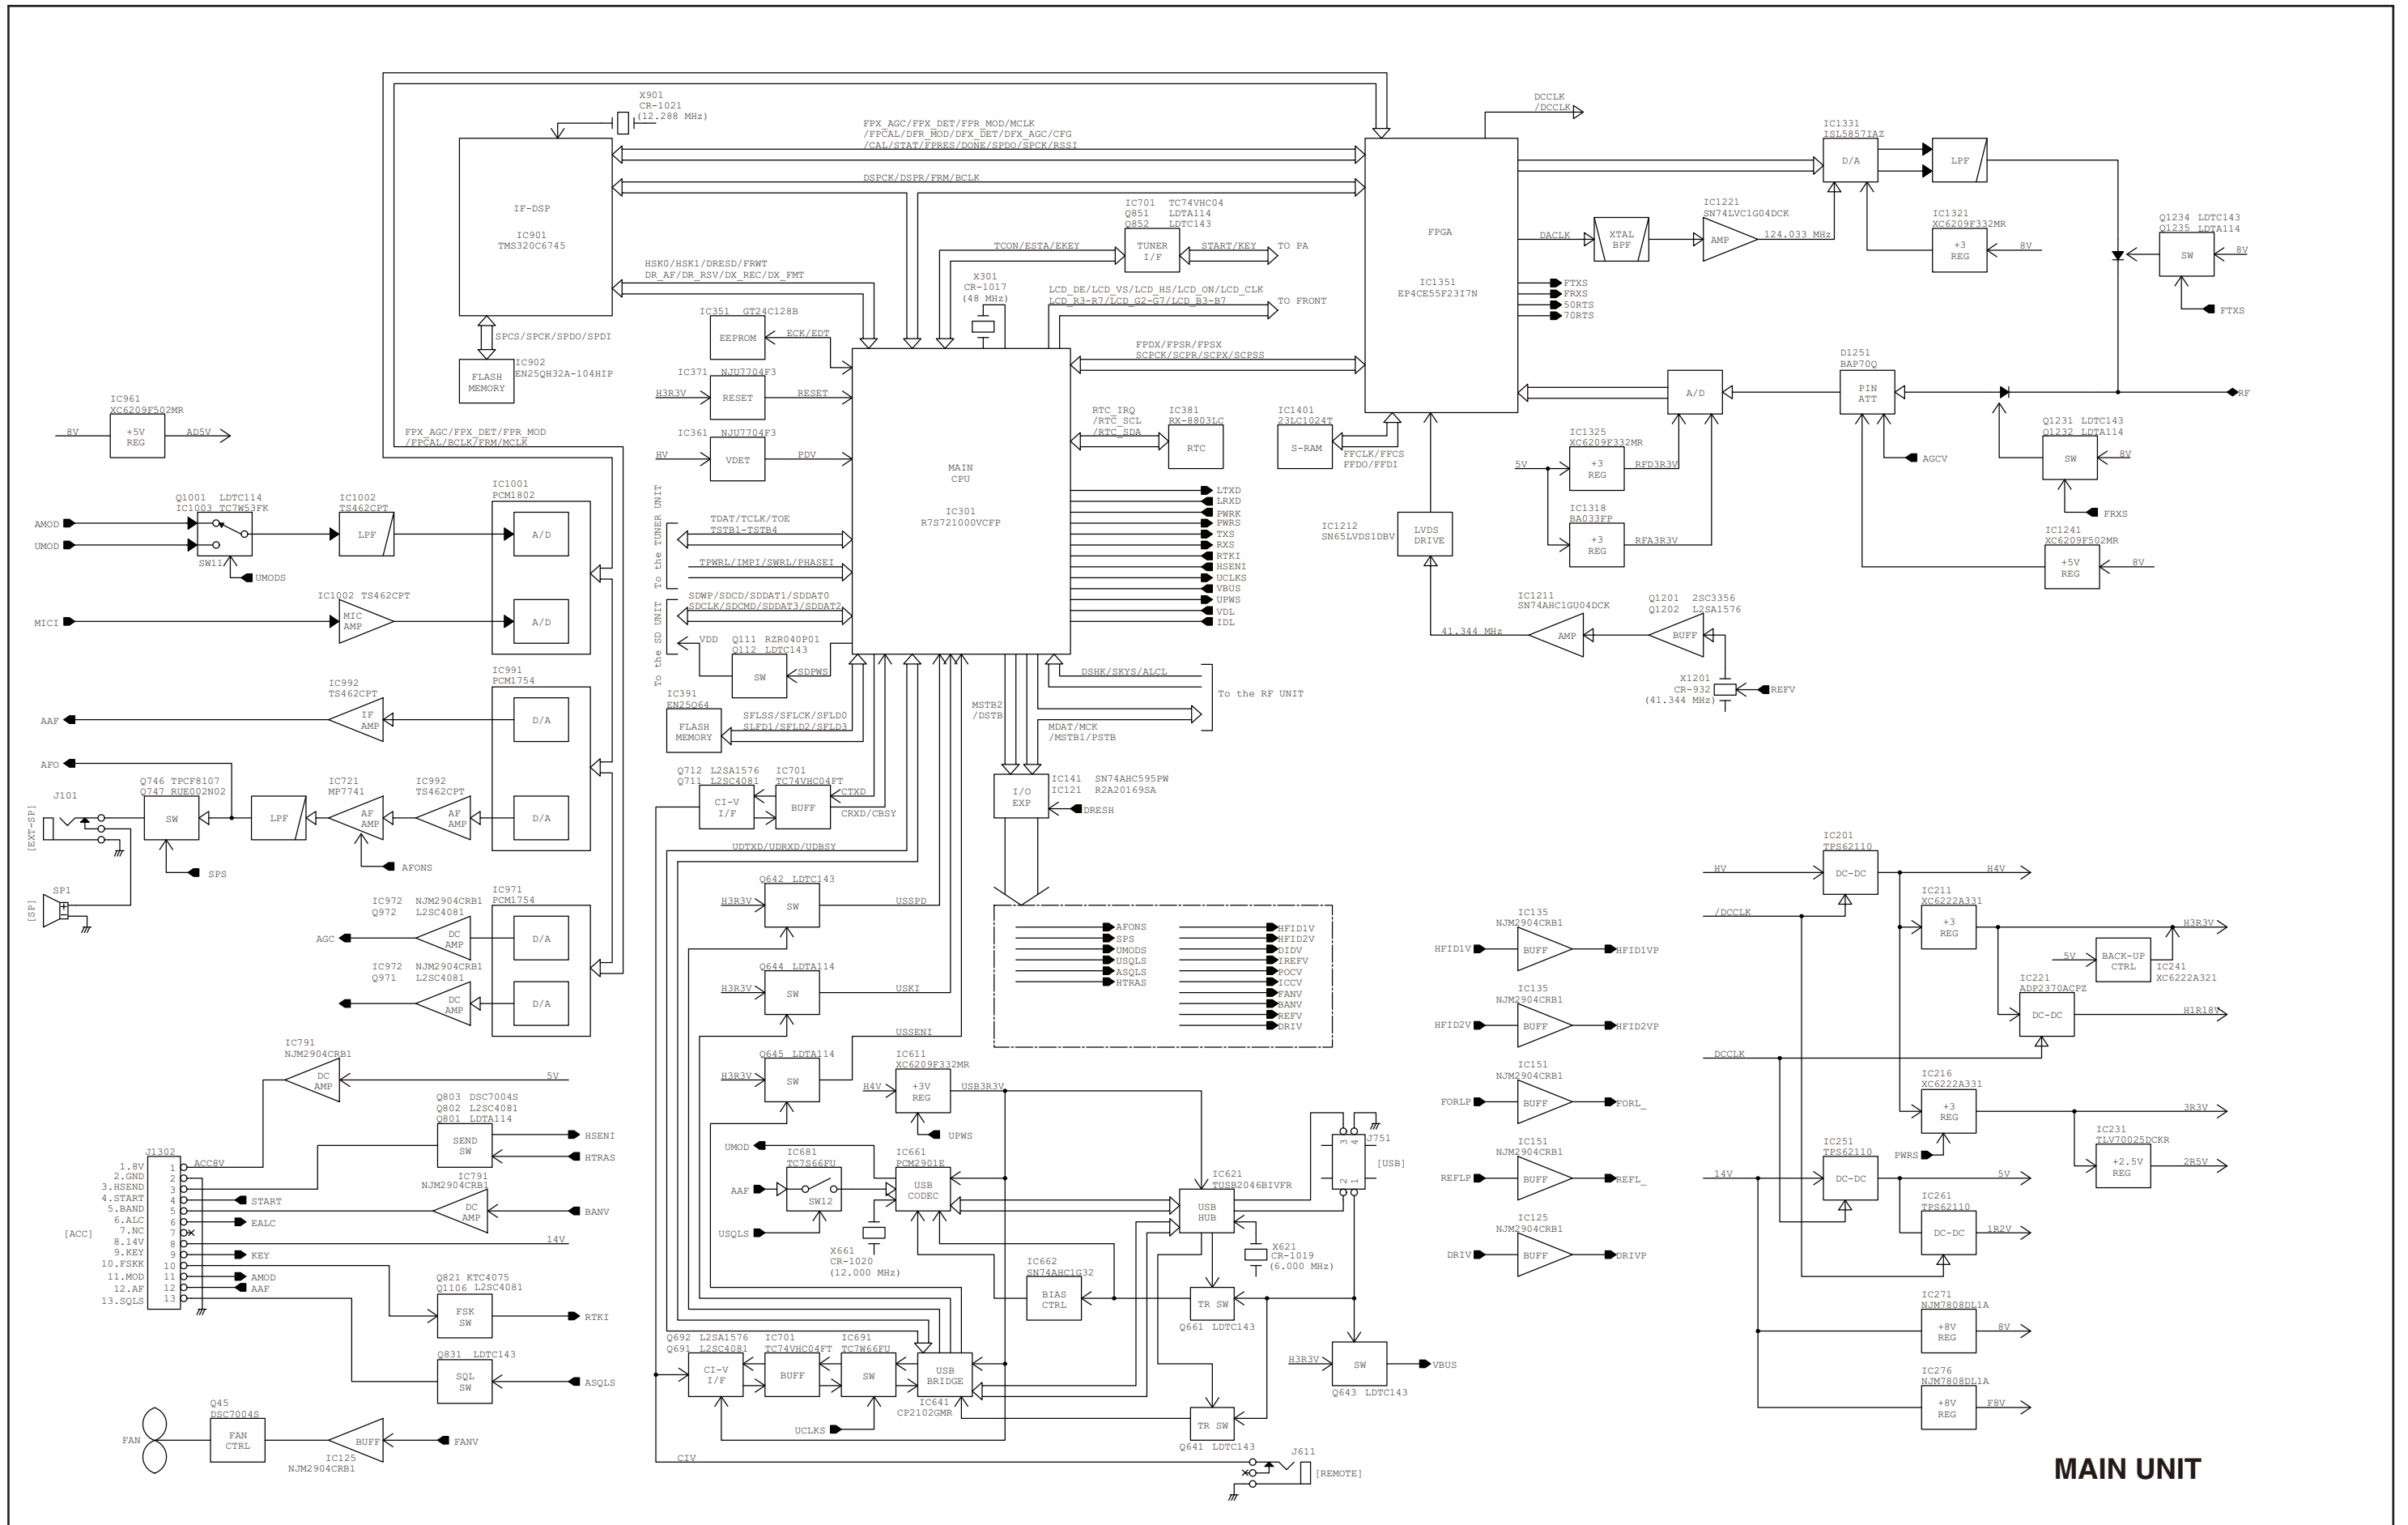

GENERAL WIRING (GENERAL WIRING-1)

To upgrade quality, some components may be subject to change without notice.

GENERAL WIRING (GENERAL WIRING-2)

FRONT UNIT

⑥

To upgrade quality, some components may be subject to change without notice.

To upgrade quality, some components may be subject to change without notice.

MAIN UNIT

To upgrade quality, some components may be subject to change without notice.

A-7290-3EX
Printed in Japan
© 2015 Icom Inc.

MAIN UNIT (MAIN-1)

To the DISPLAY BOARD

To upgrade quality, some components may be subject to change without notice.

A-7290-3EX Printed in Japan © 2015 Icom Inc.

Icom Inc.

MAIN UNIT (MAIN-2)

To upgrade quality, some components may be subject to change without notice.