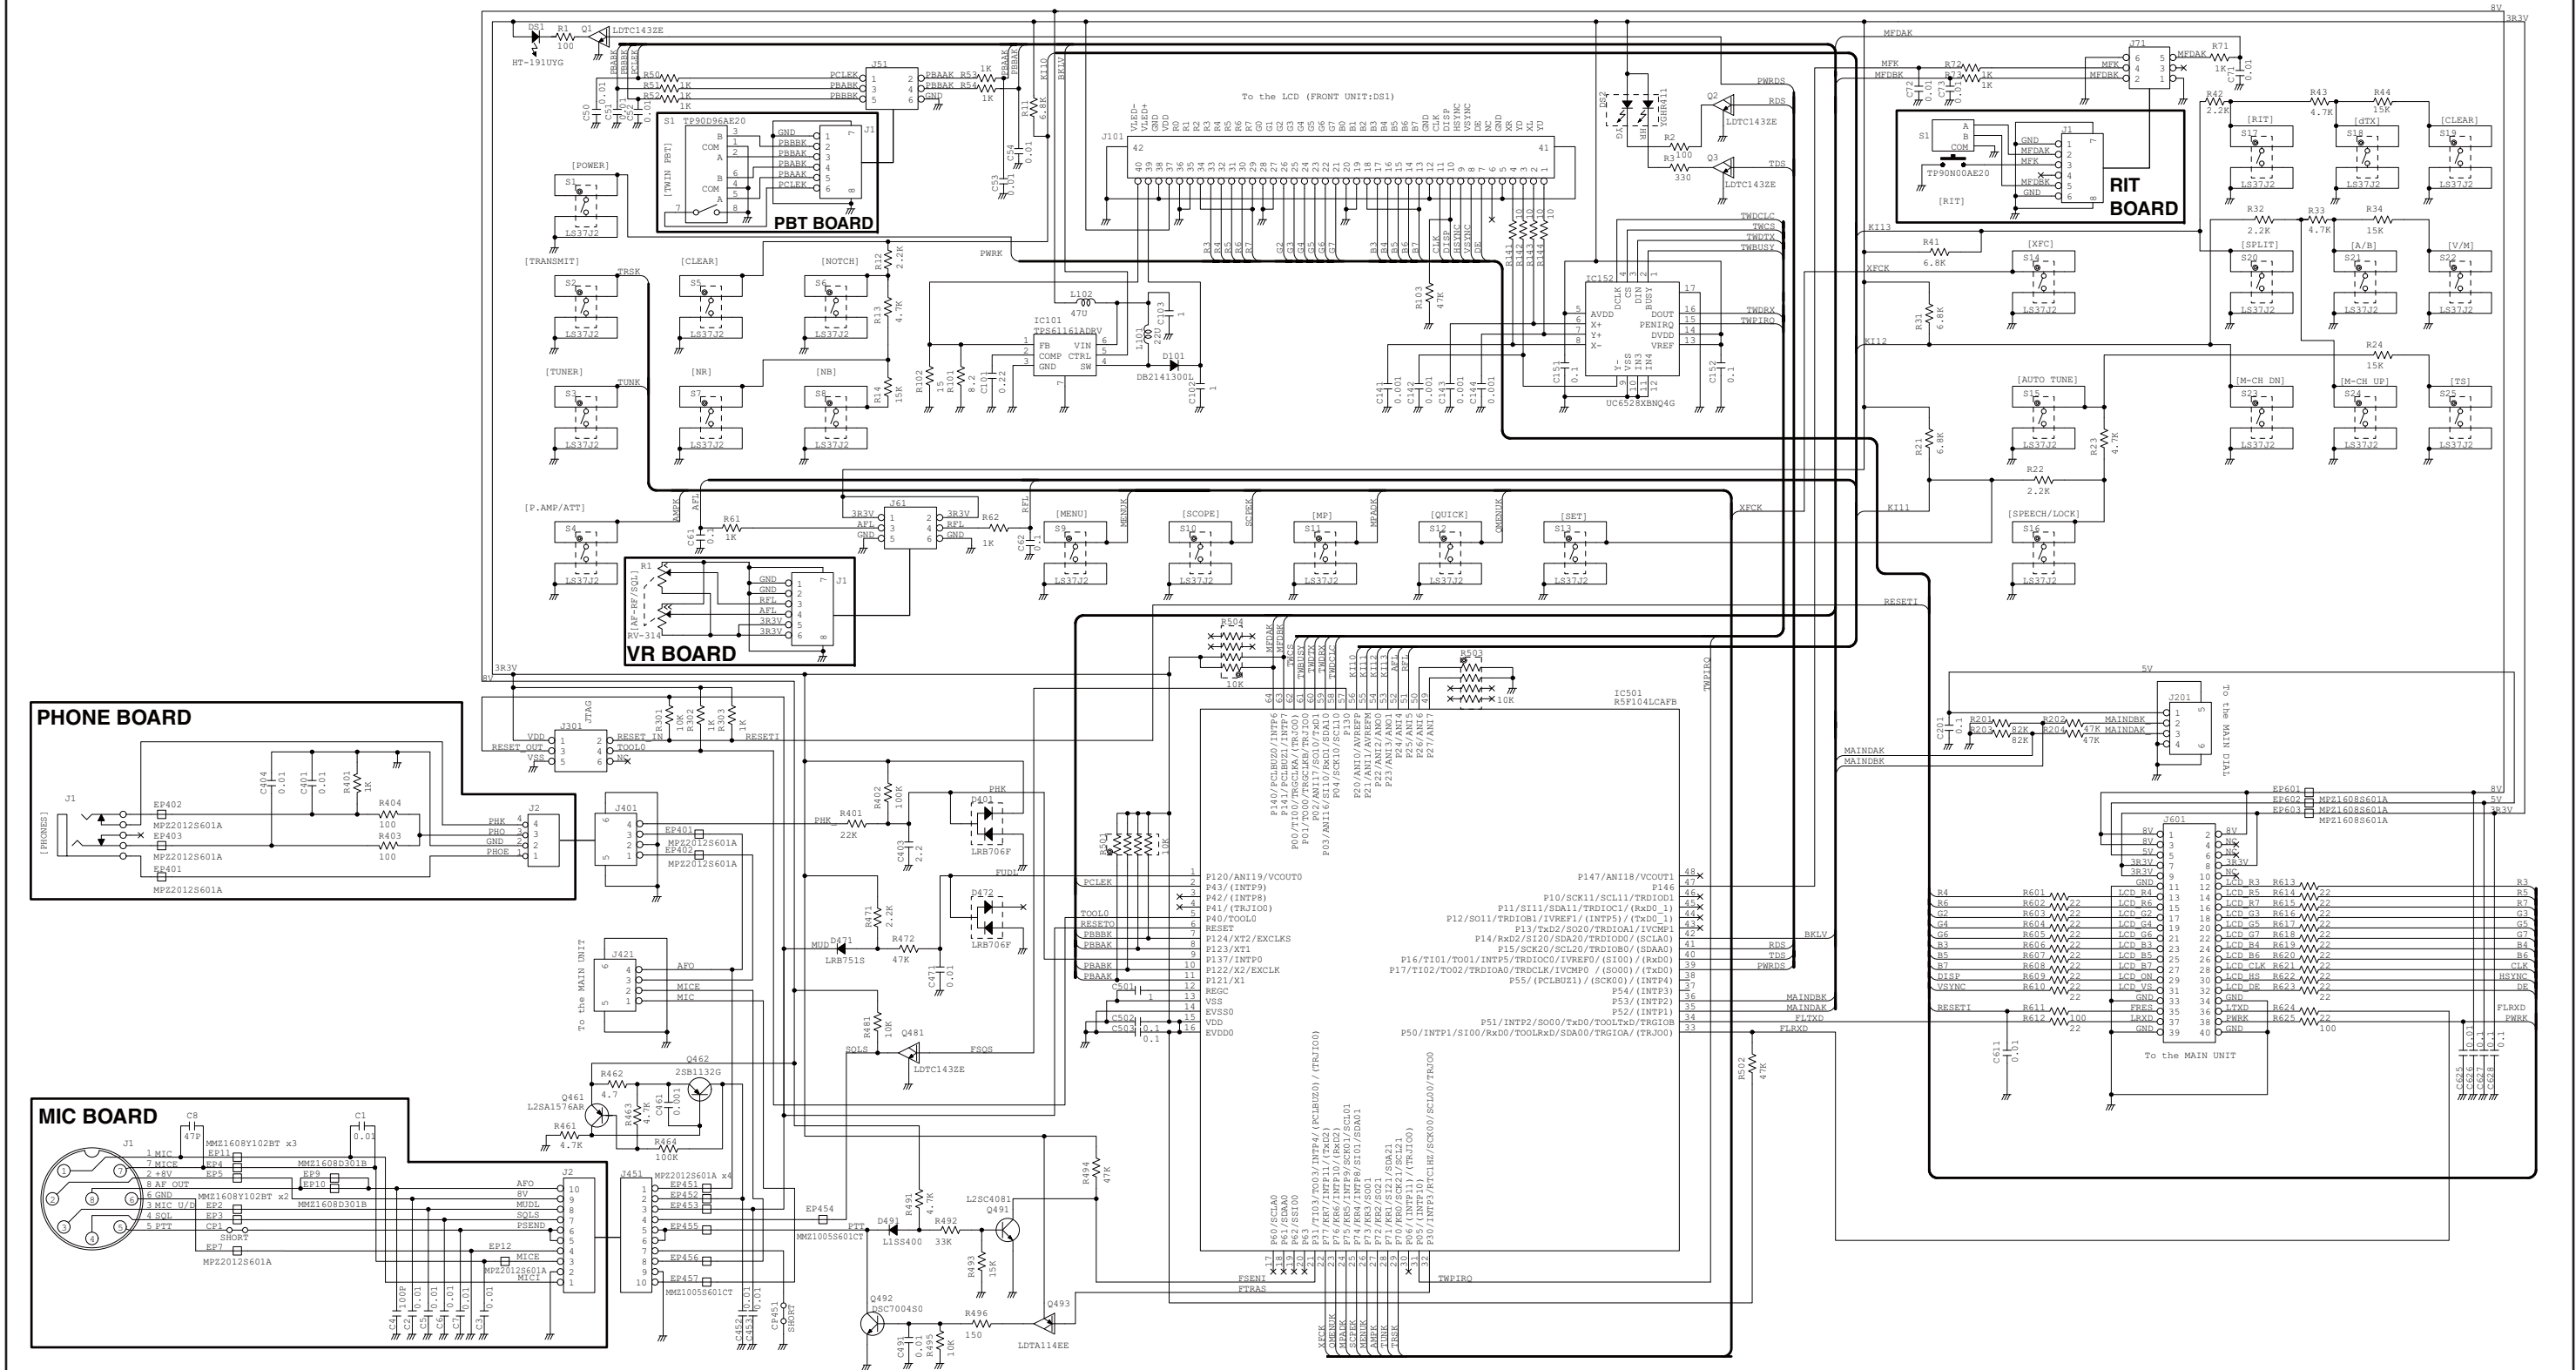

FRONT UNIT

To upgrade quality, some components may be subject to change without notice.

A-7290-3EX
Printed in Japan
© 2015 Icom Inc.