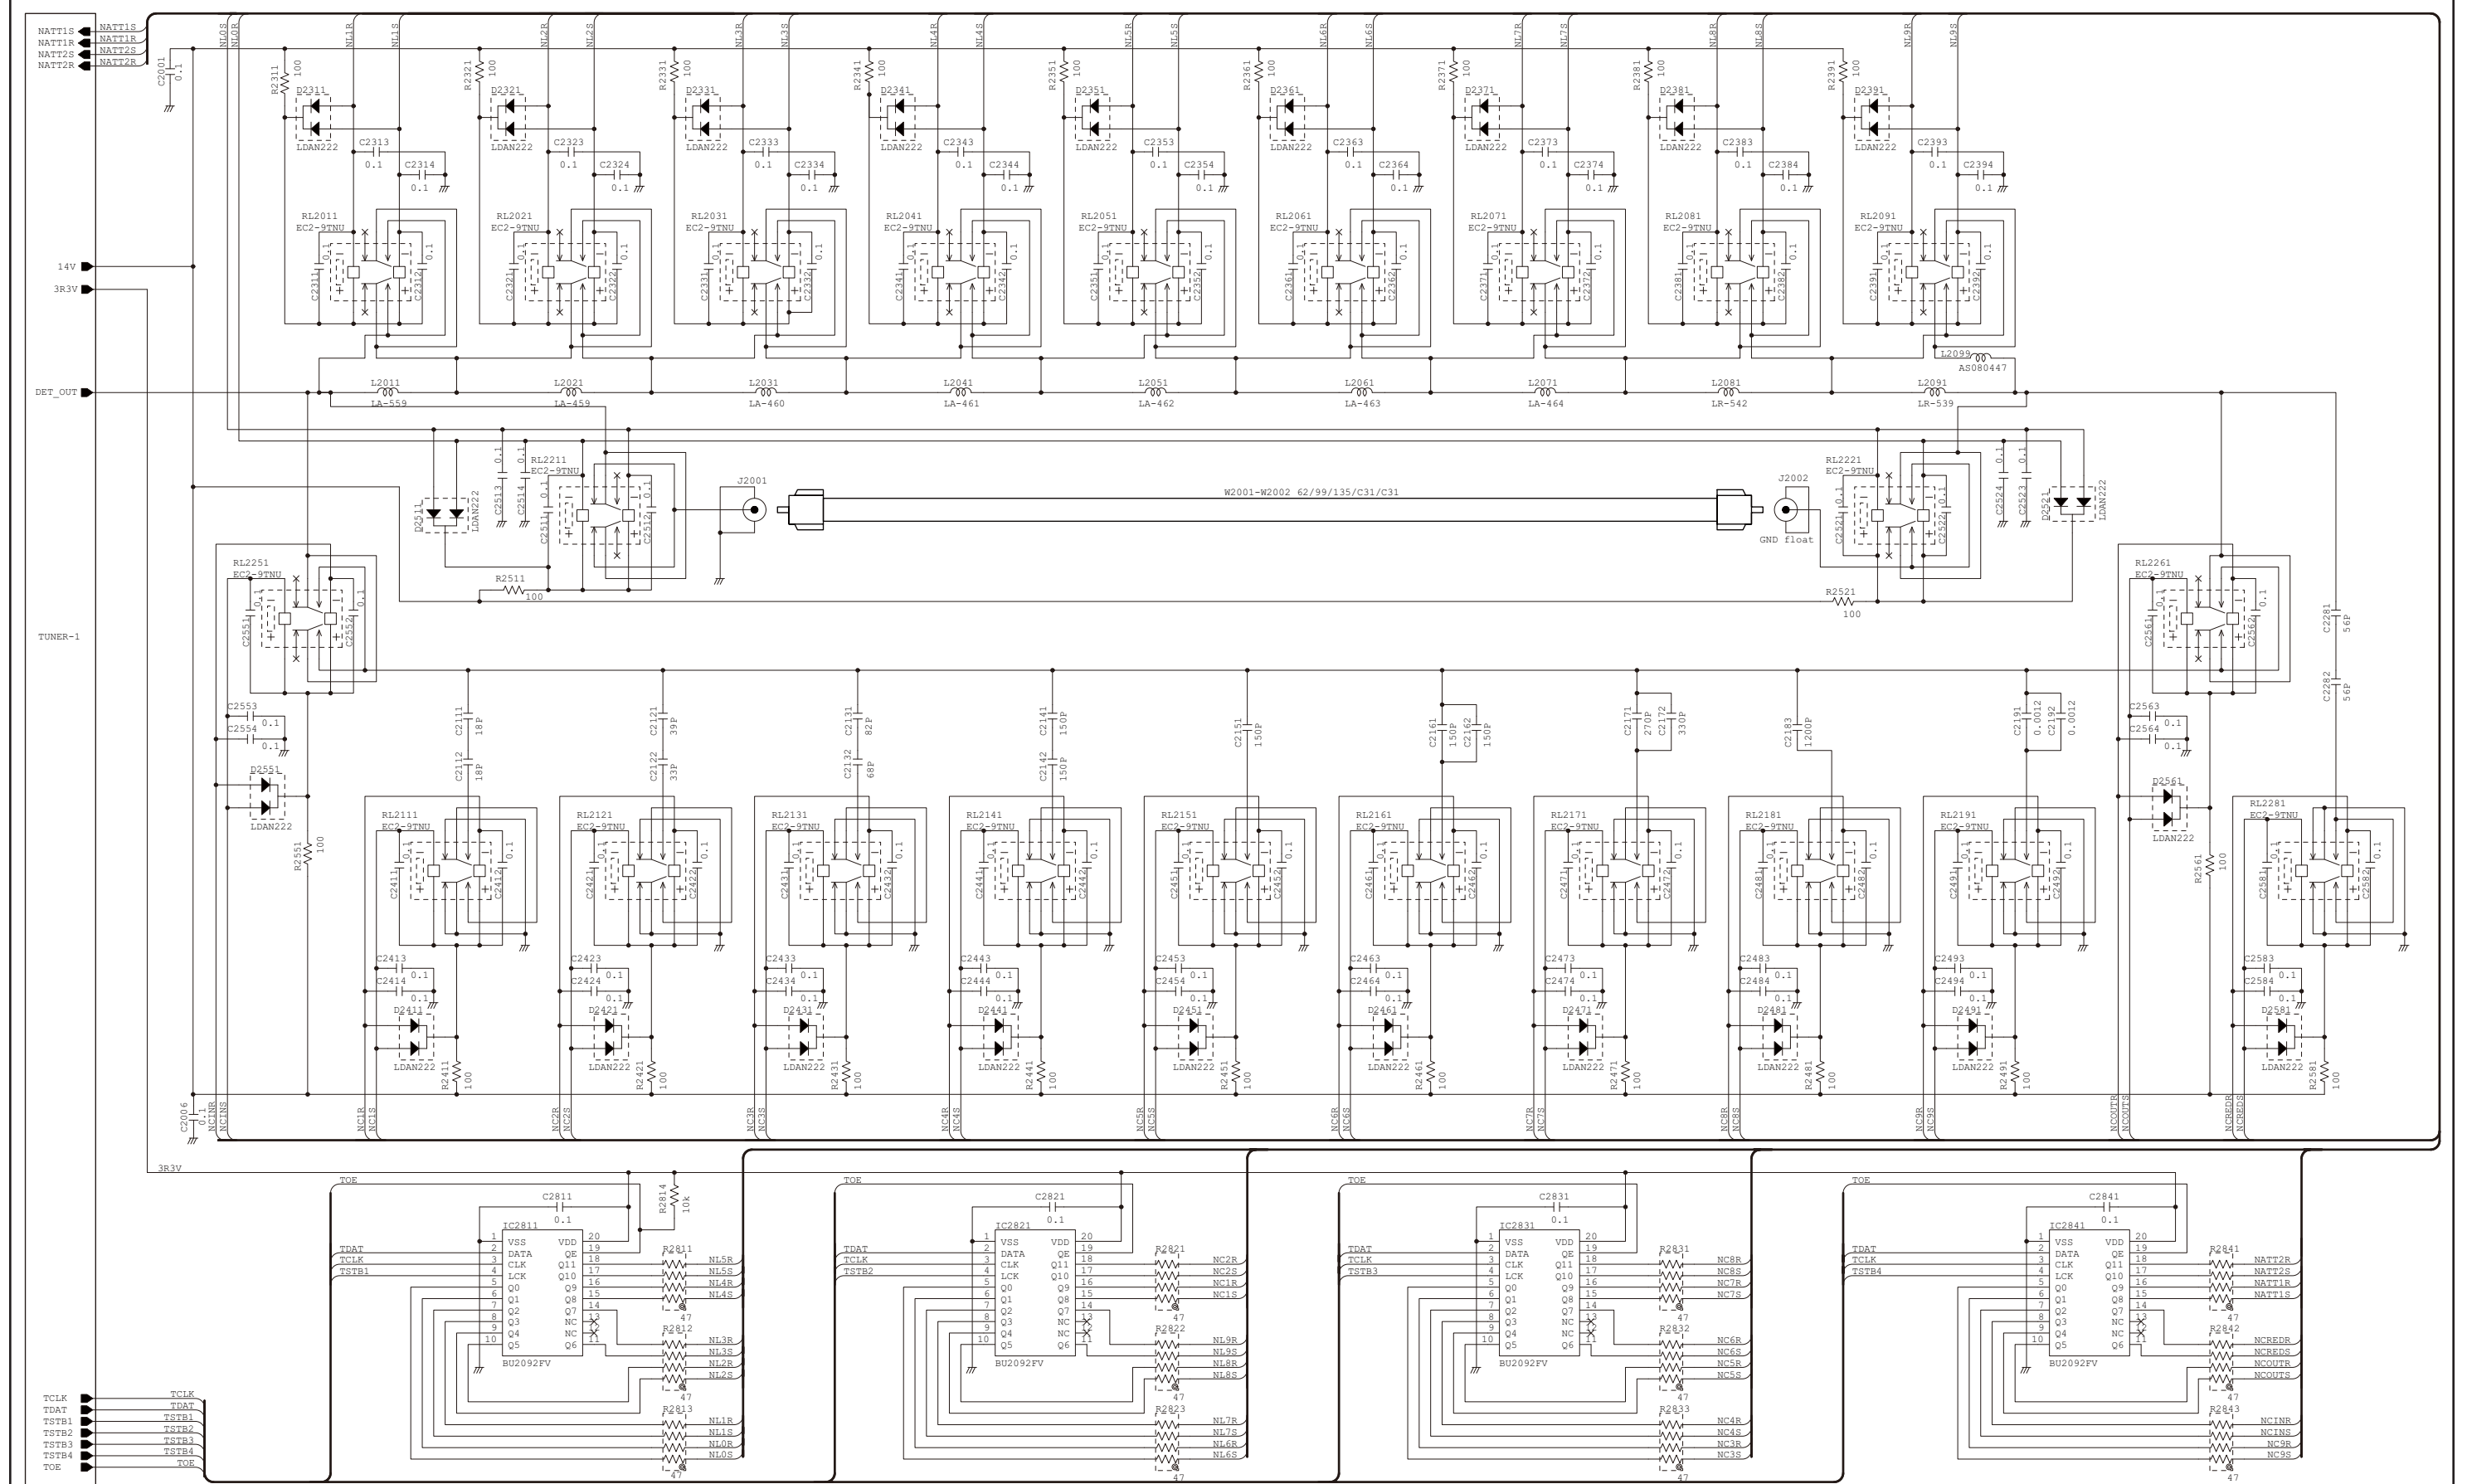

A-7290-3EX
Printed in Japan
© 2015 Icom Inc.

Icom Inc.

TUNER UNIT (TUNER-2)

To upgrade quality, some components may be subject to change without notice.

A-7290-3EX
Printed in Japan
© 2015 Icom Inc.

Icom Inc.