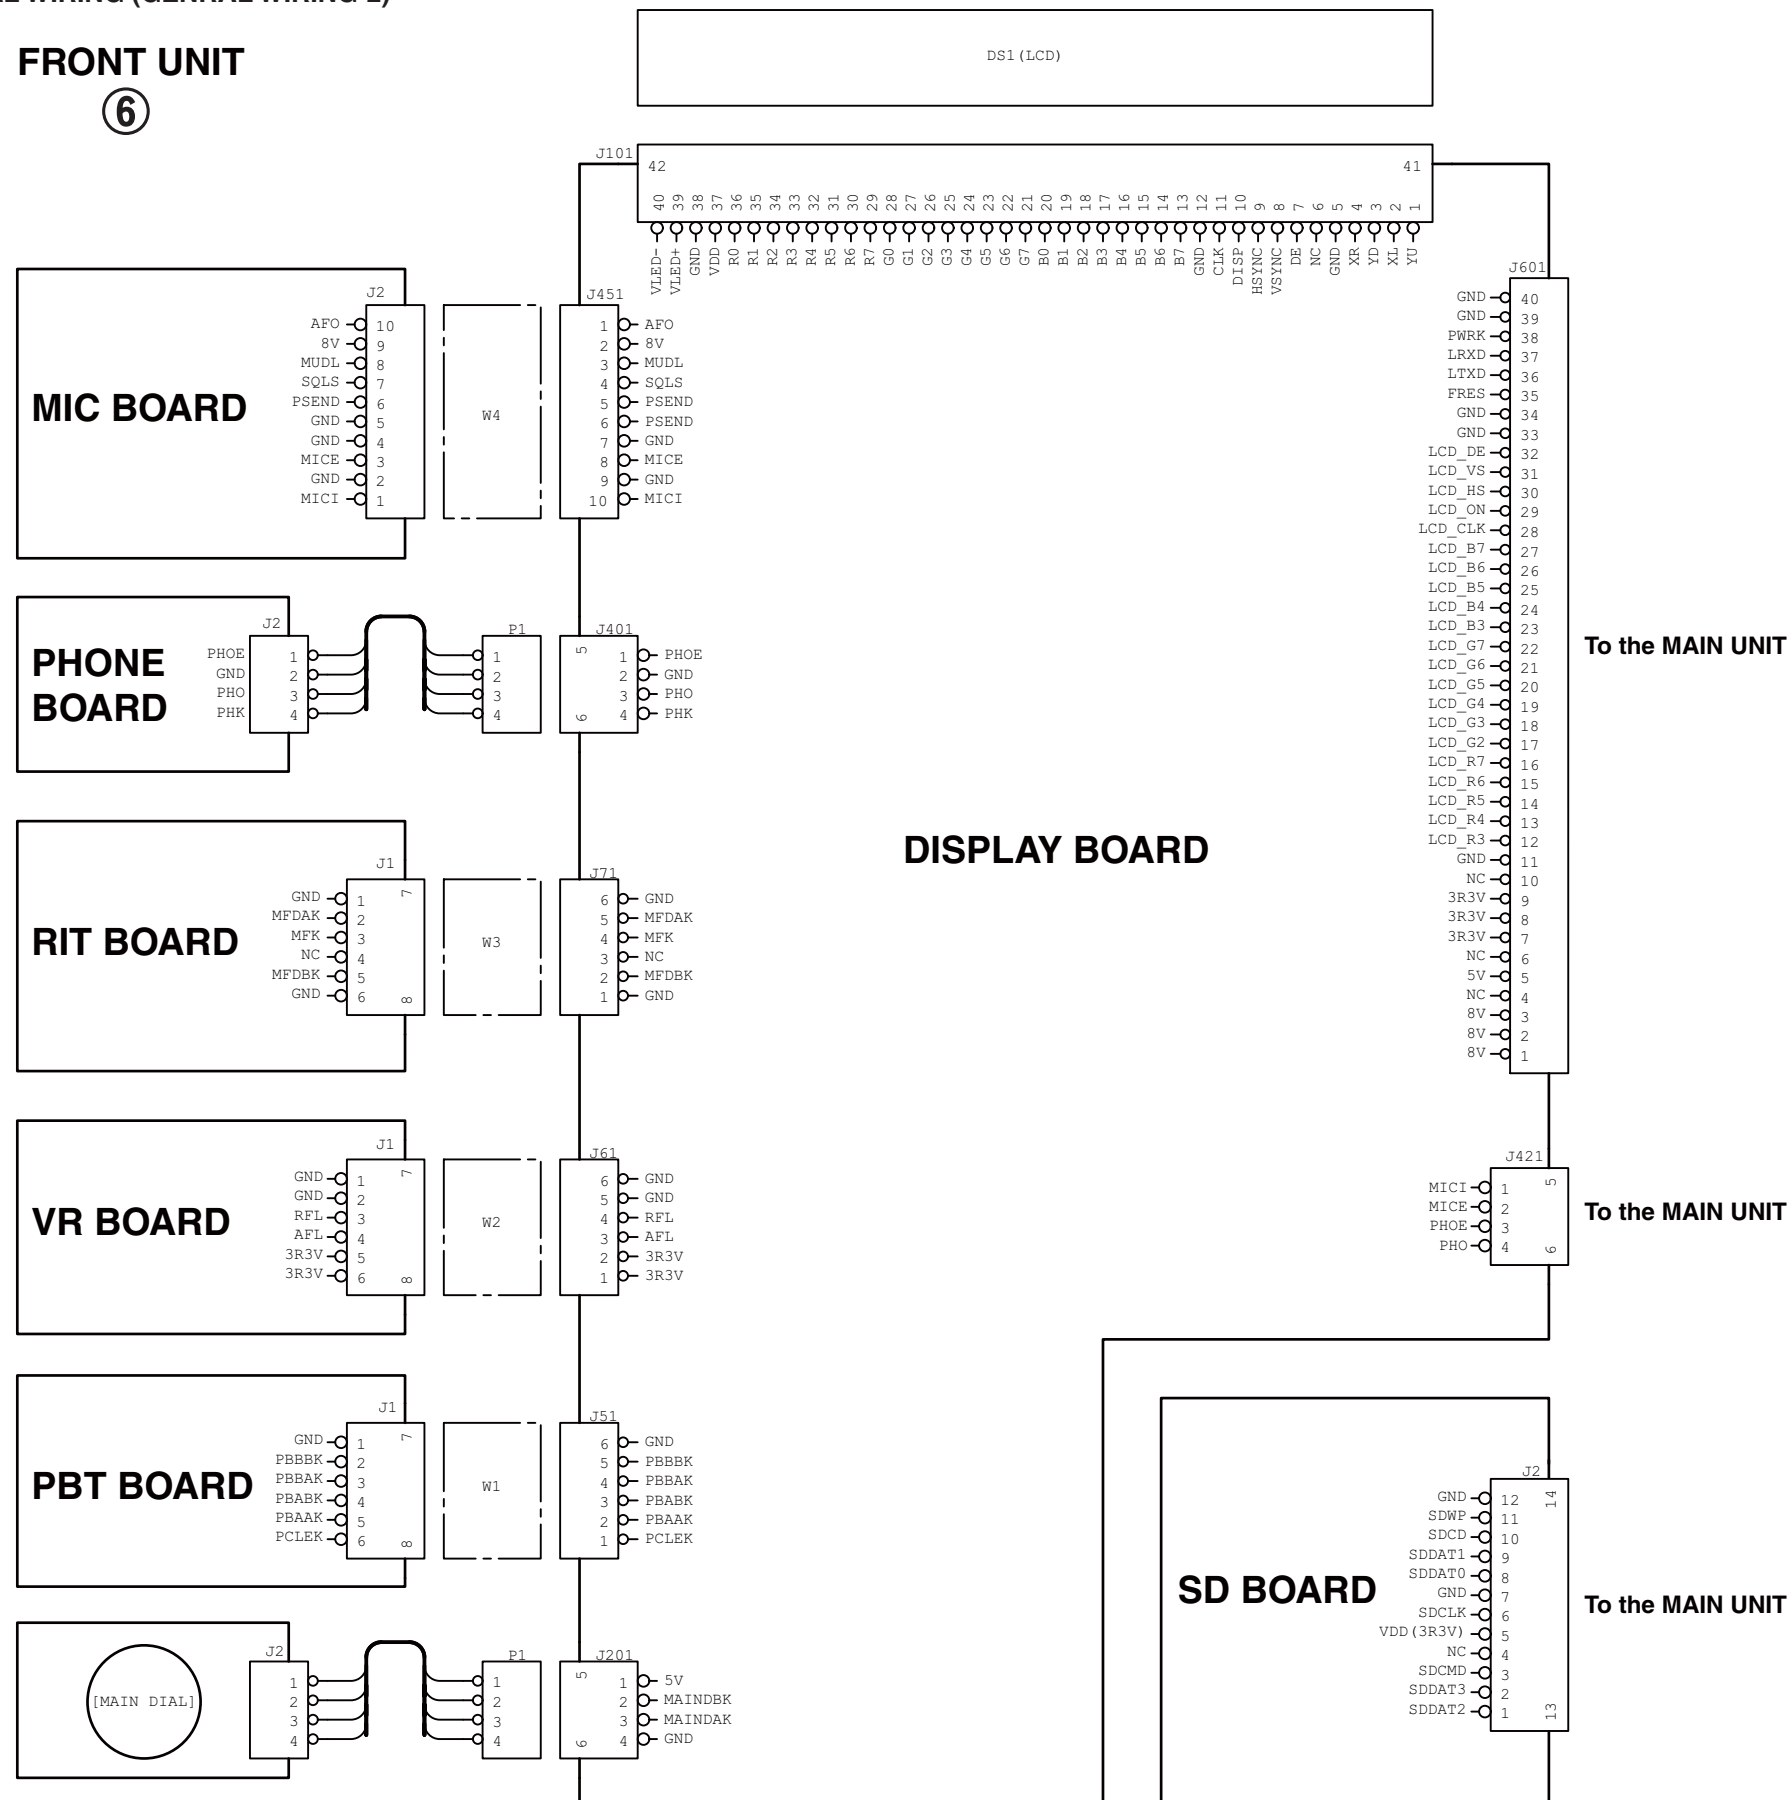

GENERAL WIRING (GENERAL WIRING-1)

To upgrade quality, some components may be subject to change without notice.

GENERAL WIRING (GENERAL WIRING-2)

FRONT UNIT

⑥

To upgrade quality, some components may be subject to change without notice.

MAIN UNIT (MAIN-1)

To the DISPLAY BOARD

To upgrade quality, some components may be subject to change without notice.

A-7290-3EX Printed in Japan © 2015 Icom Inc.

Icom Inc.

MAIN UNIT (MAIN-2)

To upgrade quality, some components may be subject to change without notice.